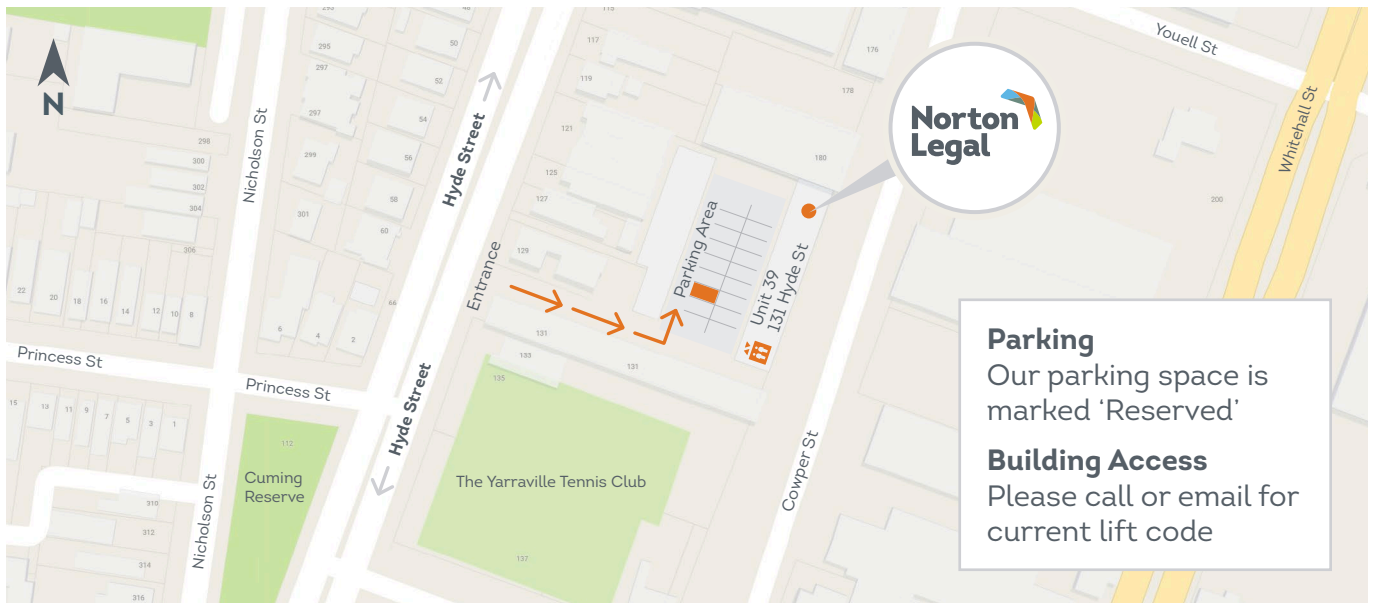

Sound advice
when it matters

How to find us!

Our offices at Hyde Business Park:

**Hyde Business Park
Unit 39/131 Hyde Street
Yarraville VIC 3013**

Enter Hyde Business Park from Hyde Street and proceed 60m down the auxiliary road to the parking area on the left. Turn left and the Norton Legal reserved parking space is on the right hand side. Unit 39 is behind the parking area.